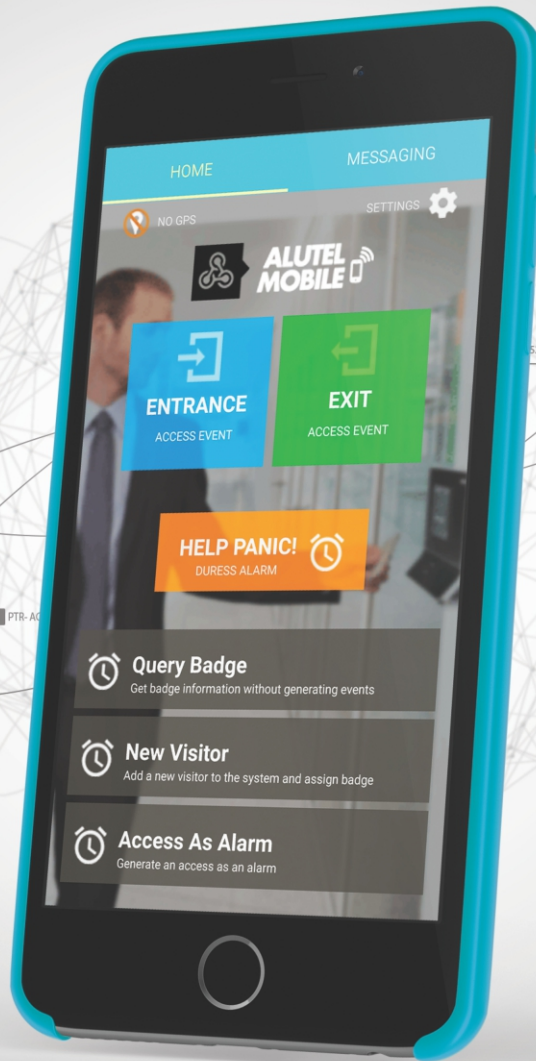

### READER MODE

It allows using your devices as mobile readers which sync information about the cardholders and reads their badges (AWID, HID Prox, HID iCLASS, Indala, MiFare, and more) to create access events with GPS location and event images.

It allows to track the devices to find out where they are (Live Tracking) and where they were (Historical Tracking).

Furthermore, it is fully compatible with geofences (Virtual Gates) which combined it enables you to detect when a mobile reader access any desired zone.

### CELLULAR MODE

Your employee's mobiles and tablets can become their personal access devices.

The mobile user can easily create events anywhere just by tapping a button and optionally they can send event images.

The central monitor shows the access events, displaying in a map the location where the event took place. Mobile tracking, messaging, alarms are available within Alutel Mobile.

GENERATE ACCESS EVENTS

LIVE TRACKING